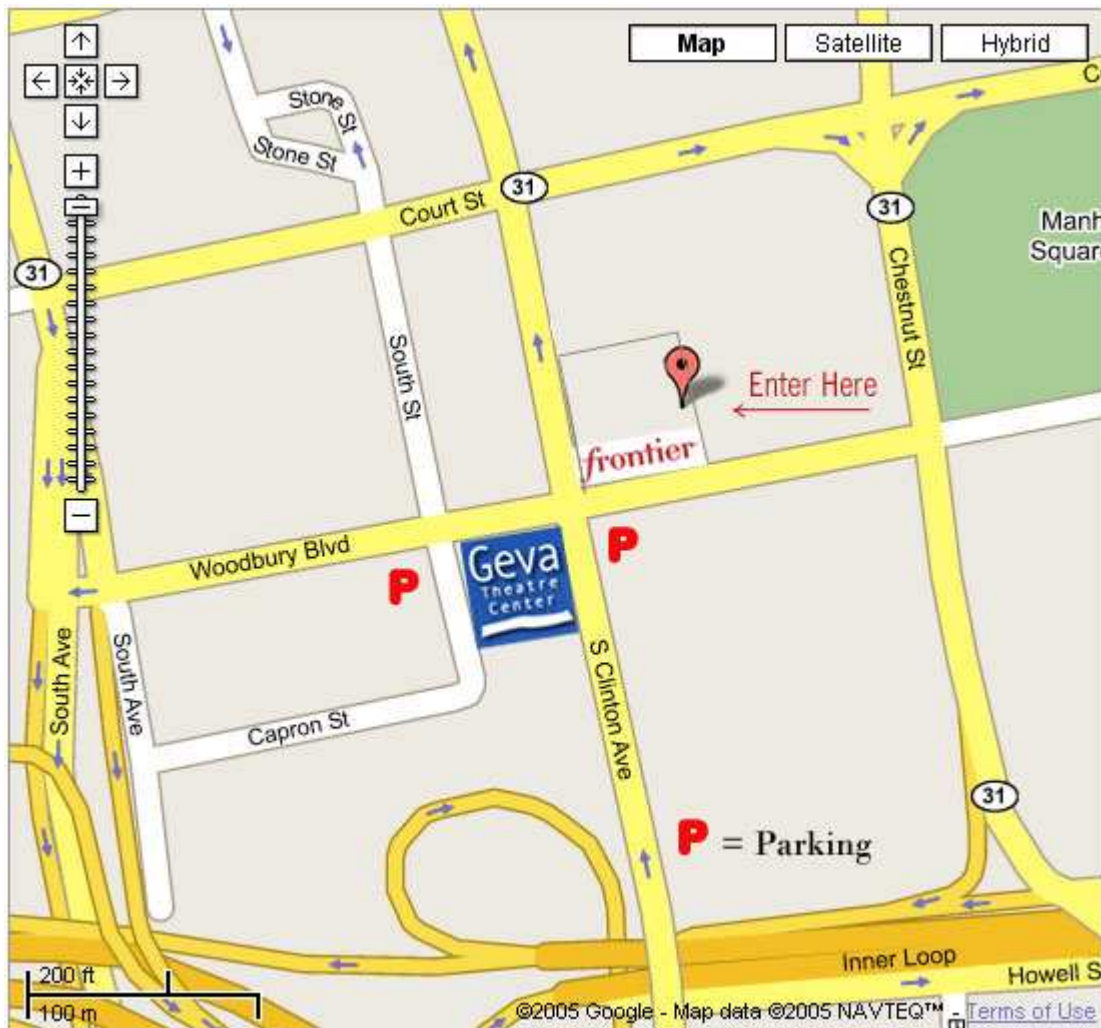

Frontier Presents...

An Evening of Networking with Latinas Unidas

Tuesday February 26, 2008 from 5:30 to 7:00 pm

Frontier Headquarters
180 South Clinton Avenue
Rochester, NY 14604

Please enter at the East entrance (back of the building)

Parking available in the back of the Frontier building after 5:30 (entrance by Court St.), and any time at the Washington Square Parking (corner of Woodbury Blvd. and S. Clinton Ave., and at Capron St. (next to Geva Theater).

For an online map of the area, where you can get directions, go to:
<http://maps.google.com/maps?q=180+South+Clinton+Ave.,+Rochester,+NY+14604&iwloc=A&hl=en>