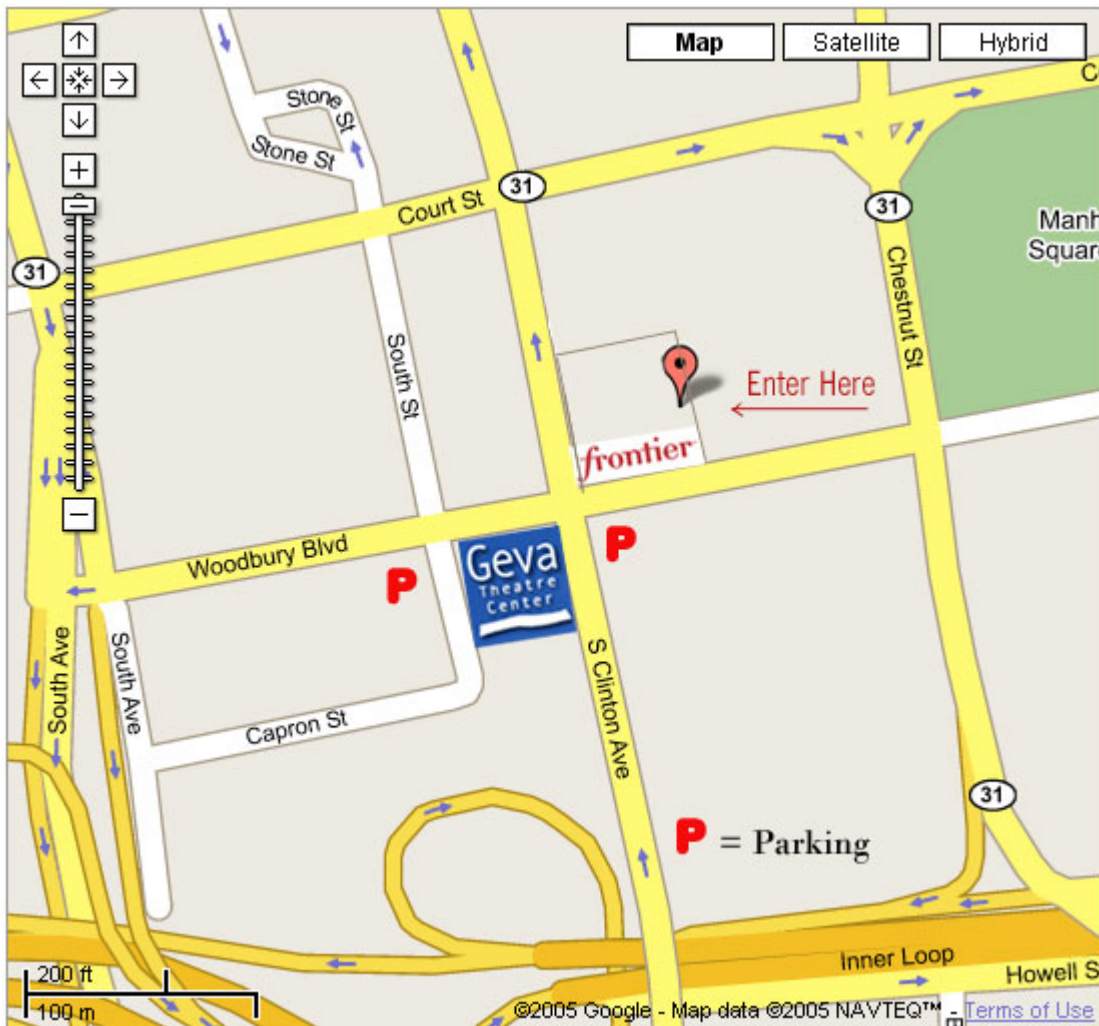

Present

An Evening of Networking

Frontier Headquarters
180 South Clinton Avenue
Rochester, NY 14604

Please enter at the East entrance (back of the building)

Parking available in the back of the Frontier building after 5:30 (entrance by Court St.), and any time at the Washington Square Parking (corner of Woodbury Blvd. and S. Clinton Ave., and at Capron St. (next to Geva Theater).

For an online map of the area, where you can get directions, go to:

<http://maps.google.com/maps?q=180+South+Clinton+Ave.,+Rochester,+NY+14604&iwloc=A&hl=en>